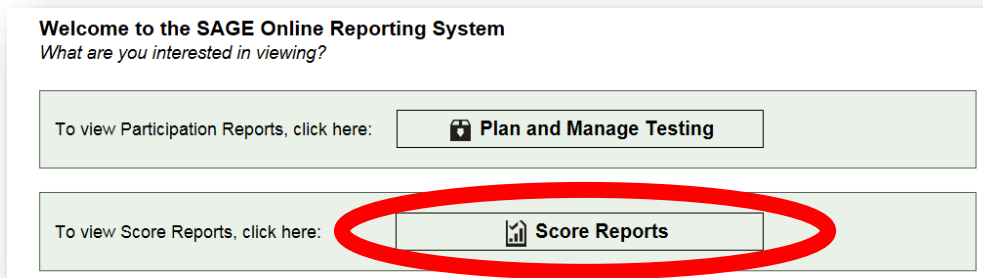

How to Access SAGE Summative Scores

1. Sageportal.org

2. Select the Teacher Icon . Then you will get this selection. Select ORS.

3. Choose score reports

4. You will see the scores.

You can select the Homeroom to drill down deeper.