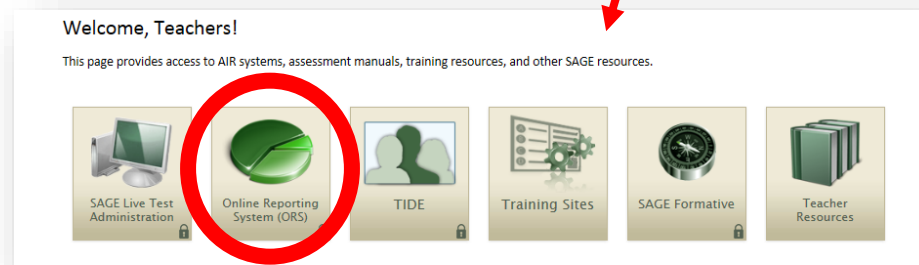

How to Access SAGE Summative Scores

1. Sageportal.org

2. Select the Teacher Icon . Then you will get this selection. Select ORS.

3. Choose score reports

4. You will see the scores.

You can select the Homeroom to drill down deeper.