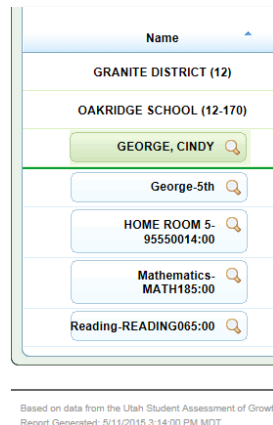

How to Access SAGE Summative Scores

1. Sageportal.org

2. Select the Teacher Icon . Then you will get this selection. Select ORS.

3. Choose score reports

4. You will see the scores.

You can select the Homeroom to drill down deeper.